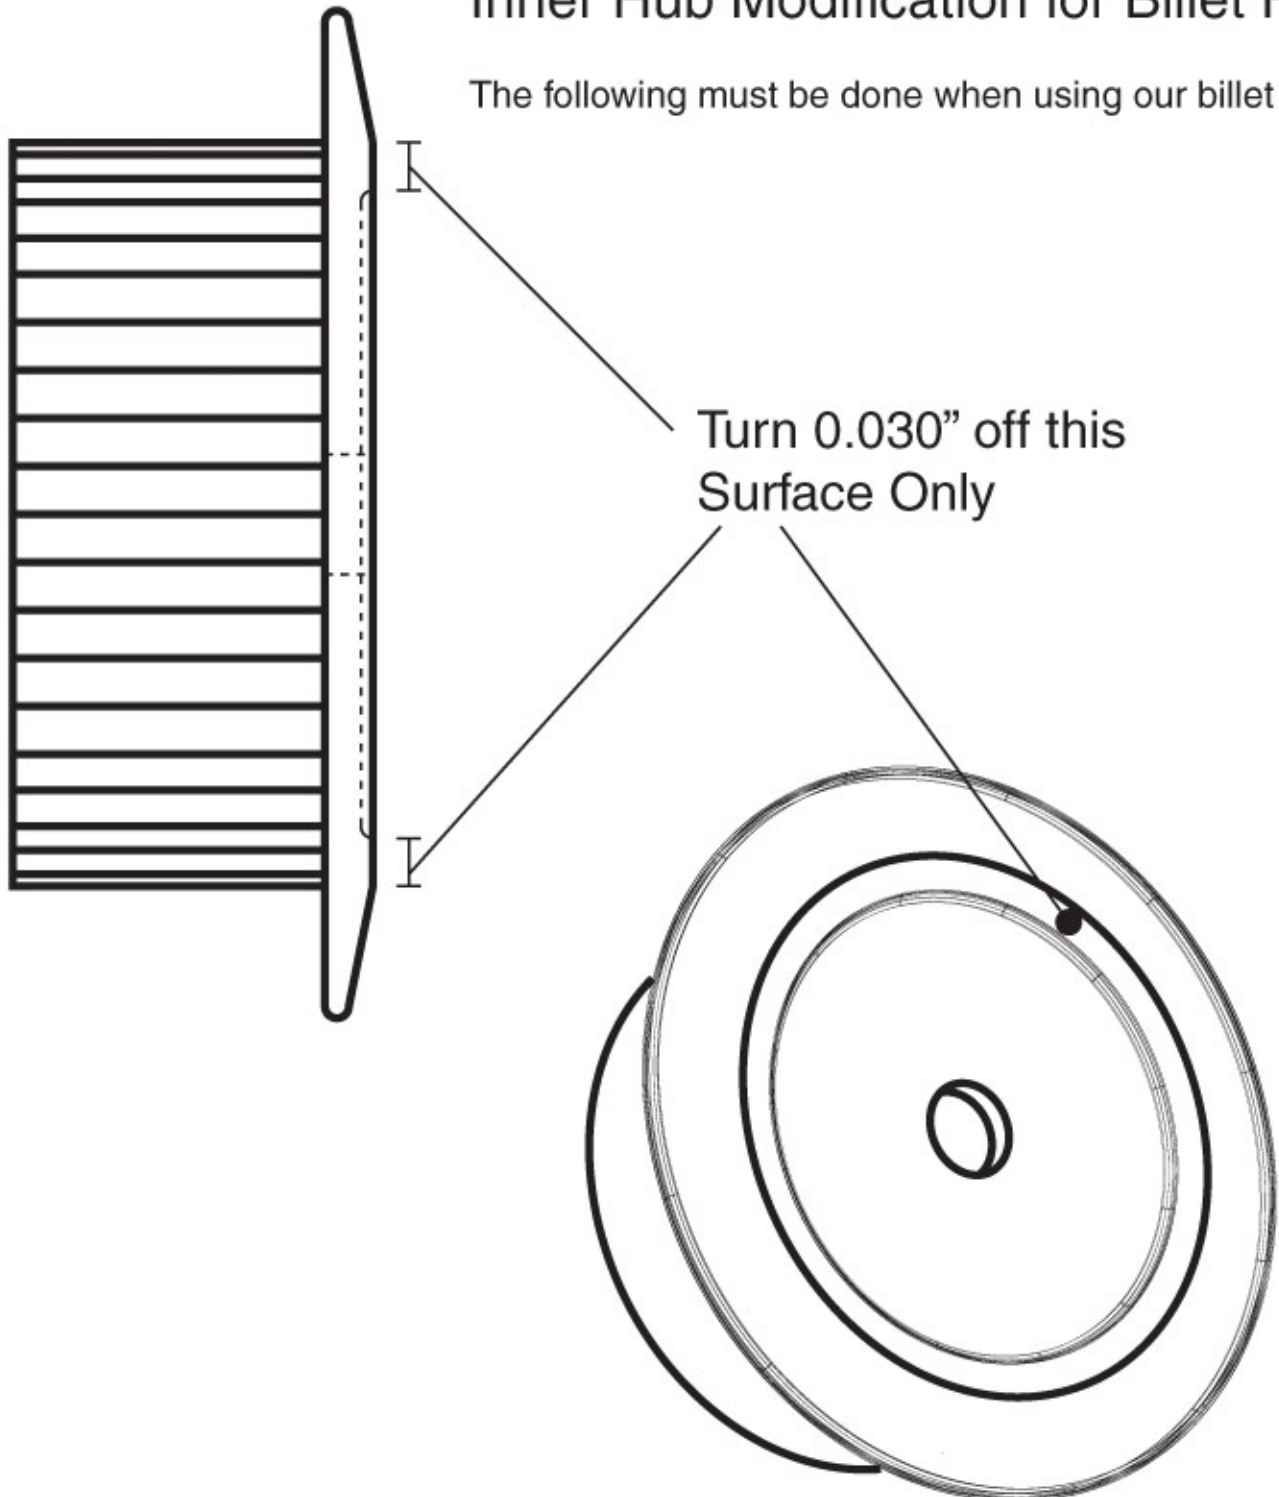

The following must be done when using our billet hub.

Turn 0.030" off this
Surface Only